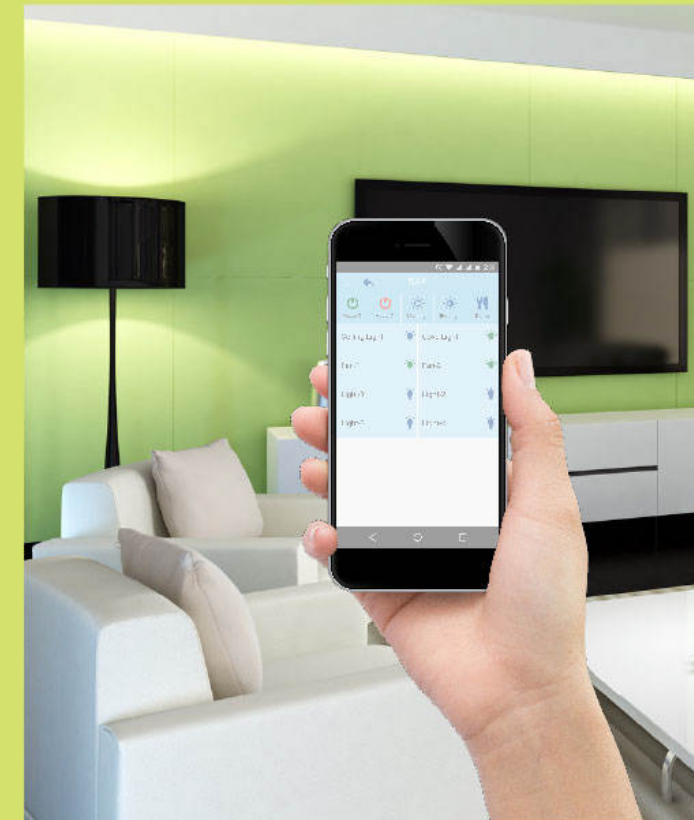

LUMOS
WIRELESS LIGHT CONTROL MODULE

Life is beautiful with
automated lighting solution

silvan
Smart Spaces Simplified

Install with ease

Install LUMOS

Behind the switch board

Connect CUBO Home Automation Hub

To the home router

Configure the system

Use the App

LUMOS
WIRELESS LIGHT CONTROL MODULE

Control and monitor lights and fans in your house, even while you are on vacation. **Convenience Simplified**

A warm and welcoming home, suitable for all age groups. Use the App or traditional switches. **Spaces Simplified**

Create schedules to automatically turn lights ON/OFF for energy savings. **Smartness Simplified**

KEY FEATURES:

Convenient and easy to use 
Allows remote control of devices.
Connects with existing home
Wi-Fi network

Modern, yet traditional 
Enables control over smart
devices as well as conventional
switches

Wireless retrofit product 
Snuggly fits in your existing
switchboard*

Android & iOS compatible  
Enables you to control loads
from multiple smart devices